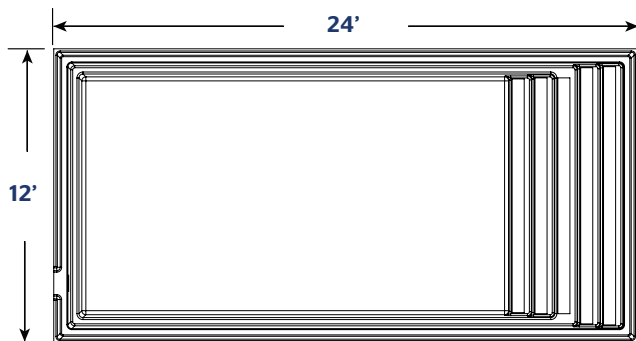

AQUARINO

1224 | 12 X 24

INCLUDED:
SKIMMER | RETURN | DRAIN

AVAILABLE COLORS

STANDARD

OPTIONAL COLORS

WEIGHT EMPTY POOL	1800 POUNDS 816.4 KGS
INTERIOR VOLUME	936.32 CUBIC FEET
WATER VOLUME	26,514 LITERS 7,004 GALLONS